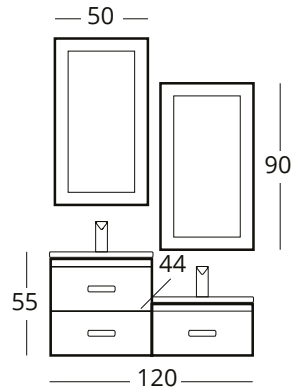

NAVARA 120'