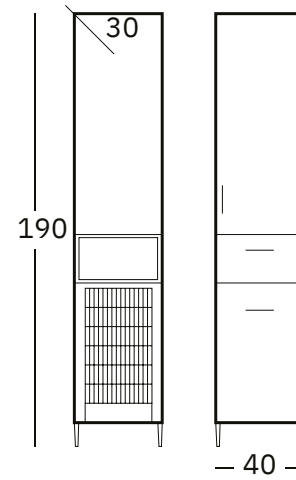

MDF LAM KAPAK
MDF DOOR

MDF LAM GÖVDE
MDF BODY

FRENLİ KAPAK
SOFT CLOSE DOOR