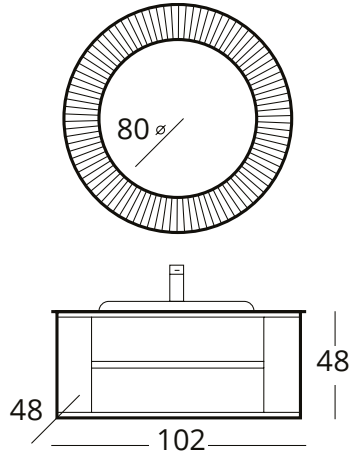

CNC İŞLEMELİ PANO AYNA  
CNC EMBEDDED PANEL MIRROR

FRENLİ KAPAK  
SOFT CLOSE DOOR

TANDEMBOX RAY ÇEKMECE  
TANDEMBOX RAIL DRAWER

CALVIN 102'

CALVIN 82'

CALVIN 140'  
BOY DOLABI