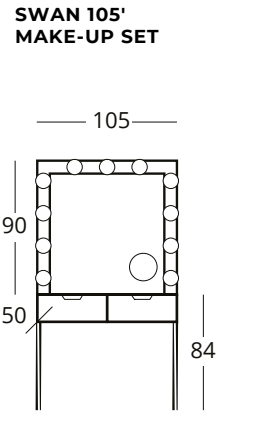

ELEKTROSTATİK BOYALI
METAL PROFİL AKSESUAR
*ELECTROSTATIC PAINT
METAL CASE ACCESSORY*

MDF + LAKE BOYA KAPAK
MDF + LACQUER PAINT DOOR

MDF + LAKE BOYA GÖVDE
MDF + LACQUER PAINT BODY

SERAMİK LAVABO
CERAMIC WASHBASIN

TANDEMBOX RAY ÇEKMECE
TANDEMBOX RAIL DRAWER

FRENLİ KAPAK
SOFT CLOSE DOOR

FÜME CAM TEZGAH
SMOKED GLASS STAND

PANO AYNA
PANEL MIRROR

BOY DOLABI
SWN165V0H0.02B02B

MAKE-UP AYNA
SWN105V0M9.02B000

MAKE-UP MASA
SWN105V0S9.02B02B