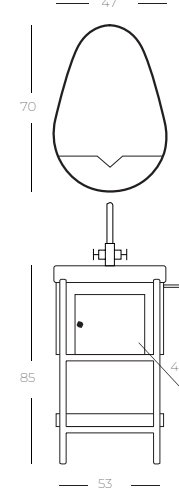

SERAMİK LAVABO
CERAMIC WASHBASIN
DOĞAL AHŞAP KAPLAMA
NATURAL WOOD COATING
METAL AYAK
METAL LEG
FRENLİ KAPAK
SOFT CLOSE DOOR

AYNA ÜST MODEL
CHU047V0M0.15K000

ALT MODÜL
CHU053VXS0.02Q15K

CHUBBY 53'