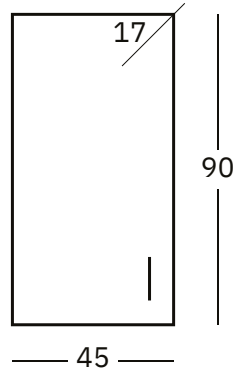

KLOZET ÜSTÜ DOLAP KUTULU

Antrasit/Beyaz
Anthracite/White

Beyaz
White

MDF LAM KAPAK
MDF DOOR

MDF LAM GÖVDE
MDF BODY

FRENLİ KAPAK
SOFT CLOSE DOOR

KLOZET ÜSTÜ DOLAP KAĞITLIKLI

Antrasit/Beyaz
Anthracite/White

Beyaz
White

MDF LAM KAPAK
MDF DOOR

MDF LAM GÖVDE
MDF BODY

FRENLİ KAPAK
SOFT CLOSE DOOR

BOY AYNASI

Mat Siyah
Matte Black

ELEKTROSTATİK BOYALI
METAL PROFİL
ELECTROSTATIC PAINT
METAL CASE

FLOTAL AYNA
FLOTAL MIRROR