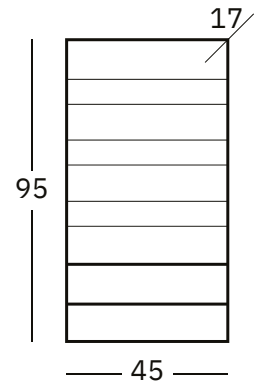

AHŞAP MERDİVEN

Beyaz/Doğal Ahşap
White/Natural Wood

MASİF
GÖVDE
WOOD BODY
AĞAÇ
SOLID
MDF LAM RAF
MDF SHELVES

HAVLU ASKISI

Mat Siyah
Matte Black

ELEKTROSTATİK BOYALI
METAL PROFİL
ELECTROSTATIC PAINT
METAL CASE

RAFLIK

Mat Siyah
Matte Black

RAFLIK
RAF095V0T0.02Q02Q

40

ELEKTROSTATİK BOYALI
METAL PROFİL
ELECTROSTATIC PAINT
METAL CASE