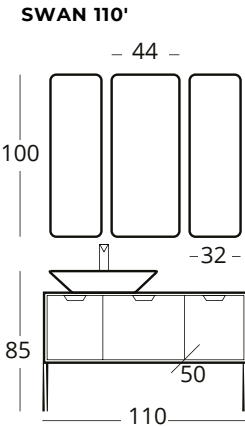

ELEKTROSTATİK BOYALI
METAL PROFİL AKSESUAR
*ELECTROSTATIC PAINT
METAL CASE ACCESSORY*

MDF + LAKE BOYA KAPAK
MDF + LACQUER PAINT DOOR

MDF + LAKE BOYA GÖVDE
MDF + LACQUER PAINT BODY

SERAMİK LAVABO
CERAMIC WASHBASIN

TANDEMBOX RAY ÇEKMECE
TANDEMBOX RAIL DRAWER

FRENLİ KAPAK
SOFT CLOSE DOOR

FÜME CAM TEZGAH
SMOKED GLASS STAND

PANO AYNA
PANEL MIRROR

BOY DOLABI
SWN165V0H0.02B02B

MAKE-UP AYNA
SWN105V0M9.02B000

MAKE-UP MASA
SWN105V0S9.02B02B