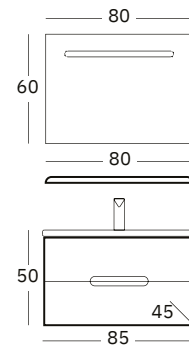

MDF LAM + LAKE BOYA
KAPAK MDF + LACQUER PAINT
DOOR

MDF LAM GÖVDE
MDF BODY

SERAMİK LAVABO
CERAMIC WASHBASIN

FRENLİ ÇEKMECE
SOFT DRAWER

TANDEM RAY ÇEKMECE
TANDEM RAIL DRAWER

FRENLİ KAPAK
SOFT CLOSE DOOR

LED AYNA
MIRROR WITH LED

OPAL 85'