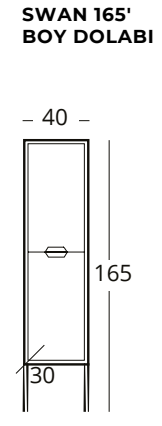

ELEKTROSTATİK BOYALI
METAL PROFİL AKSESUAR
*ELECTROSTATIC PAINT
METAL CASE ACCESSORY*

MDF + LAKE BOYA KAPAK
MDF + LACQUER PAINT DOOR

MDF + LAKE BOYA GÖVDE
MDF + LACQUER PAINT BODY

SERAMİK LAVABO
CERAMIC WASHBASIN

TANDEMBOX RAY ÇEKMECE
TANDEMBOX RAIL DRAWER

FRENLİ KAPAK
SOFT CLOSE DOOR

FÜME CAM TEZGAH
SMOKED GLASS STAND

PANO AYNA
PANEL MIRROR

BOY DOLABI
SWN165V0H0.02B02B

MAKE-UP AYNA
SWN105V0M9.02B000

MAKE-UP MASA
SWN105V0S9.02B02B