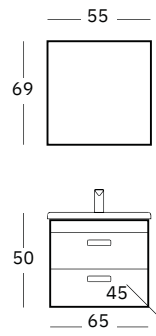

- MDF LAM GÖVDE
  MDF BODY
- MDF + LAKE BOYA KAPAK
  MDF + LACQUER PAINT DOOR
- DOLAPLI AYNA
  MIRROR WITH CUPBOARD
- FRENLİ KAPAK
  SOFT CLOSE DOOR
- SERAMİK LAVABO
  CERAMIC WASHBASIN
- TANDEM RAY ÇEKMECE
  TANDEM RAIL DRAWER
- FRENLİ ÇEKMECE
  SOFT DRAWER

NEST 65'