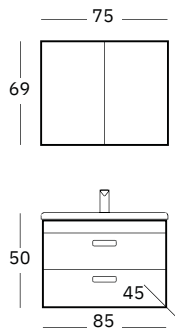

- MDF LAM GÖVDE
  MDF BODY
- MDF + LAKE BOYA KAPAK
  MDF + LACQUER PAINT DOOR
- DOLAPLI AYNA
  MIRROR WITH CUPBOARD
- FRENLİ KAPAK
  SOFT CLOSE DOOR
- SERAMİK LAVABO
  CERAMIC WASHBASIN
- TANDEM RAY ÇEKMECE
  TANDEM RAIL DRAWER
- FRENLİ ÇEKMECE
  SOFT DRAWER

NEST 85'