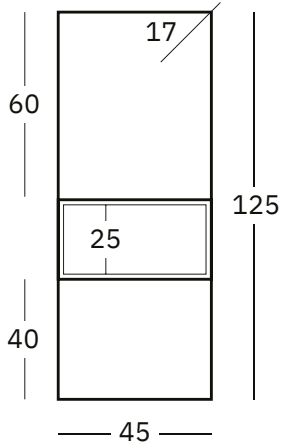

KLOZET ÜSTÜ DOLAP KUTULU

Antrasit/Beyaz
Anthracite/White

Beyaz
White

MDF LAM KAPAK
MDF DOOR

MDF LAM GÖVDE
MDF BODY

FRENLİ KAPAK
SOFT CLOSE DOOR

KLOZET ÜSTÜ DOLAP KAĞITLIKLI

Antrasit/Beyaz
Anthracite/White

Beyaz
White

MDF LAM KAPAK
MDF DOOR

MDF LAM GÖVDE
MDF BODY

FRENLİ KAPAK
SOFT CLOSE DOOR

BOY AYNASI

Mat Siyah
Matte Black

ELEKTROSTATİK BOYALI
METAL PROFİL
ELECTROSTATIC PAINT
METAL CASE

FLOTAL AYNA
FLOTAL MIRROR