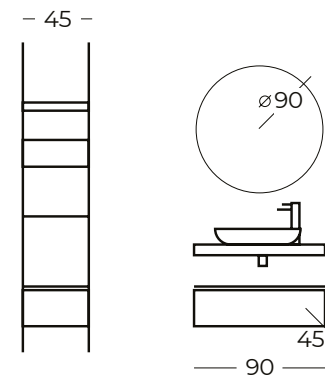

SET-10 200'