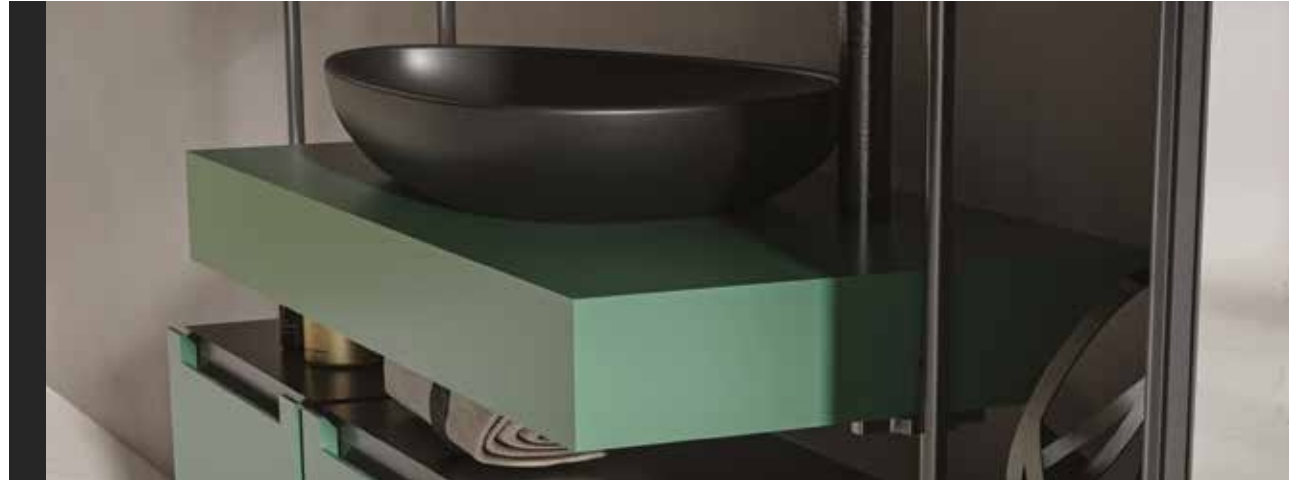

ELEKTROSTATİK BOYALI
METAL PROFİL AKSESUAR
ELECTROSTATIC PAINT
METAL CASE ACCESSORY

MDF LAKE BOYALI GÖVDE
MDF LACQUER PAINT BODY

MDF + LAKE BOYA KAPAK
MDF + LACQUER PAINT DOOR

DOKUNMATİK AYNA
TOUCH MIRROR

LEDLİ AYNA
MIRROR WITH LED

SERAMİK LAVABO
CERAMIC WASHBASIN

TANDEMBOX RAY ÇEKMECE
TANDEMBOX RAIL DRAWER

FRENLİ ÇEKMECE
SOFT DRAWER

FRENLİ KAPAK
SOFT CLOSE DOOR

BUĞU ÇÖZÜCÜ
DEMISTER

KOZMETİK
RAF
SET045V0C3.02Q02Q

KOZMETİK
ÜST DOLAP
SET045V0C2.02B25B