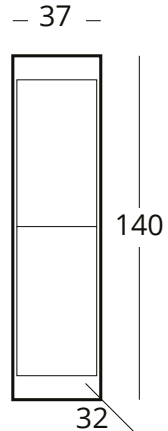

CNC İŞLEMELİ PANO AYNA  
CNC EMBEDDED PANEL MIRROR

FRENLİ KAPAK  
SOFT CLOSE DOOR

TANDEMBOX RAY ÇEKMECE  
TANDEMBOX RAIL DRAWER

CALVIN 102'

CALVIN 82'

CALVIN 140'  
BOY DOLABI