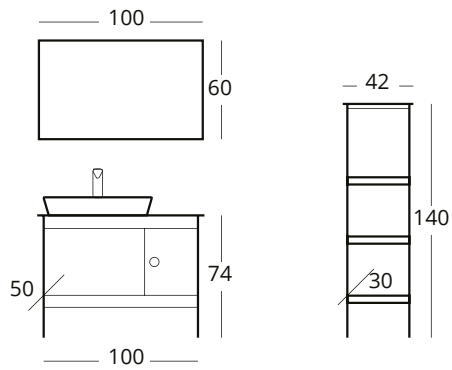

LAKE BOYA KAPAK
LACQUER PAINT DOOR
LAKE BOYA GÖVDE
LACQUER PAINT BODY
PANO AYNA
PANEL MIRROR
FRENLİ KAPAK
SOFT CLOSE DOOR
DOKUNMATİK AYNA
TOUCH MIRROR

GALA 100'