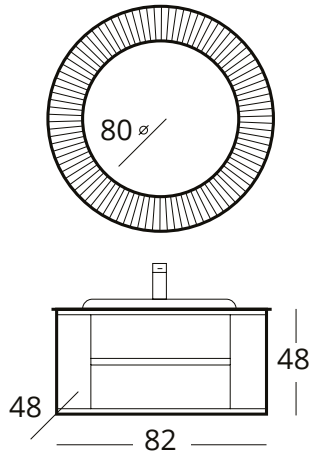

CNC İŞLEMELİ PANO AYNA  
CNC EMBEDDED PANEL MIRROR

FRENLİ KAPAK  
SOFT CLOSE DOOR

TANDEMBOX RAY ÇEKMECE  
TANDEMBOX RAIL DRAWER

CALVIN 102'

CALVIN 82'

CALVIN 140'  
BOY DOLABI