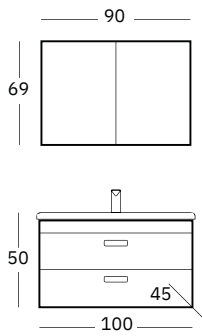

- MDF LAM GÖVDE
  MDF BODY
- MDF + LAKE BOYA KAPAK
  MDF + LACQUER PAINT DOOR
- DOLAPLI AYNA
  MIRROR WITH CUPBOARD
- FRENLİ KAPAK
  SOFT CLOSE DOOR
- SERAMİK LAVABO
  CERAMIC WASHBASIN
- TANDEM RAY ÇEKMECE
  TANDEM RAIL DRAWER
- FRENLİ ÇEKMECE
  SOFT DRAWER

NEST 100'