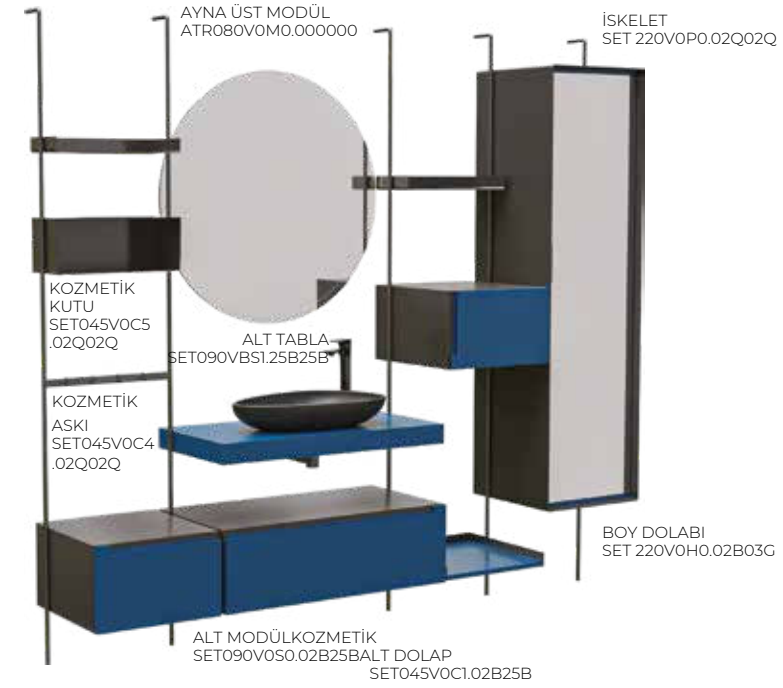

ELEKTROSTATİK BOYALI
METAL PROFİL AKSESUAR
ELECTROSTATIC PAINT
METAL CASE ACCESSORY

MDF LAKE BOYALI GÖVDE
MDF LACQUER PAINT BODY

MDF + LAKE BOYA KAPAK
MDF + LACQUER PAINT DOOR

DOKUNMATİK AYNA
TOUCH MIRROR

LEDLİ AYNA
MIRROR WITH LED

SERAMİK LAVABO
CERAMIC WASHBASIN

TANDEMBOX RAY ÇEKMECE
TANDEMBOX RAIL DRAWER

FRENLİ ÇEKMECE
SOFT DRAWER

FRENLİ KAPAK
SOFT CLOSE DOOR

BUĞU ÇÖZÜCÜ
DEMISTER

KOZMETİK
RAF
SET045V0C3.02Q02Q

KOZMETİK
ÜST DOLAP
SET045V0C2.02B25B