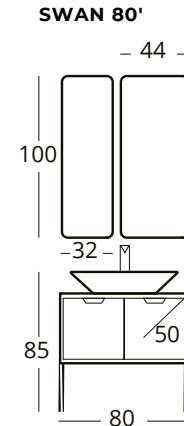

ELEKTROSTATİK BOYALI
METAL PROFİL AKSESUAR
*ELECTROSTATIC PAINT
METAL CASE ACCESSORY*

MDF + LAKE BOYA KAPAK
MDF + LACQUER PAINT DOOR

MDF + LAKE BOYA GÖVDE
MDF + LACQUER PAINT BODY

SERAMİK LAVABO
CERAMIC WASHBASIN

TANDEMBOX RAY ÇEKMECE
TANDEMBOX RAIL DRAWER

FRENLİ KAPAK
SOFT CLOSE DOOR

FÜME CAM TEZGAH
SMOKED GLASS STAND

PANO AYNA
PANEL MIRROR

BOY DOLABI
SWN165V0H0.02B02B

MAKE-UP AYNA
SWN105V0M9.02B000

MAKE-UP MASA
SWN105V0S9.02B02B