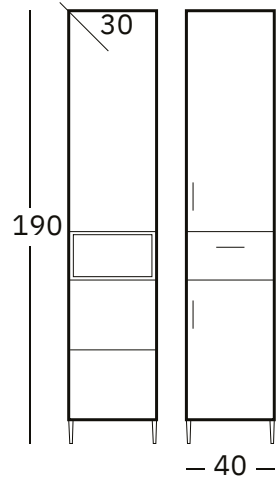

EKO BOY DOLAP SEPETSİZ

Antrasit/Beyaz
Anthracite/White

Beyaz
White

EKO BOY DOLAP ÇEKMECELİ
EBC190VOT0.03L01L

MDF LAM KAPAK
MDF DOOR

MDF LAM GÖVDE
MDF BODY

FRENLİ KAPAK
SOFT CLOSE DOOR

EKO BOY DOLAP SEPETLİ

Antrasit/Beyaz
Anthracite/White

Beyaz
White

EKO BOY DOLAP SEPETLİ
EBS190VOT0.03L01L